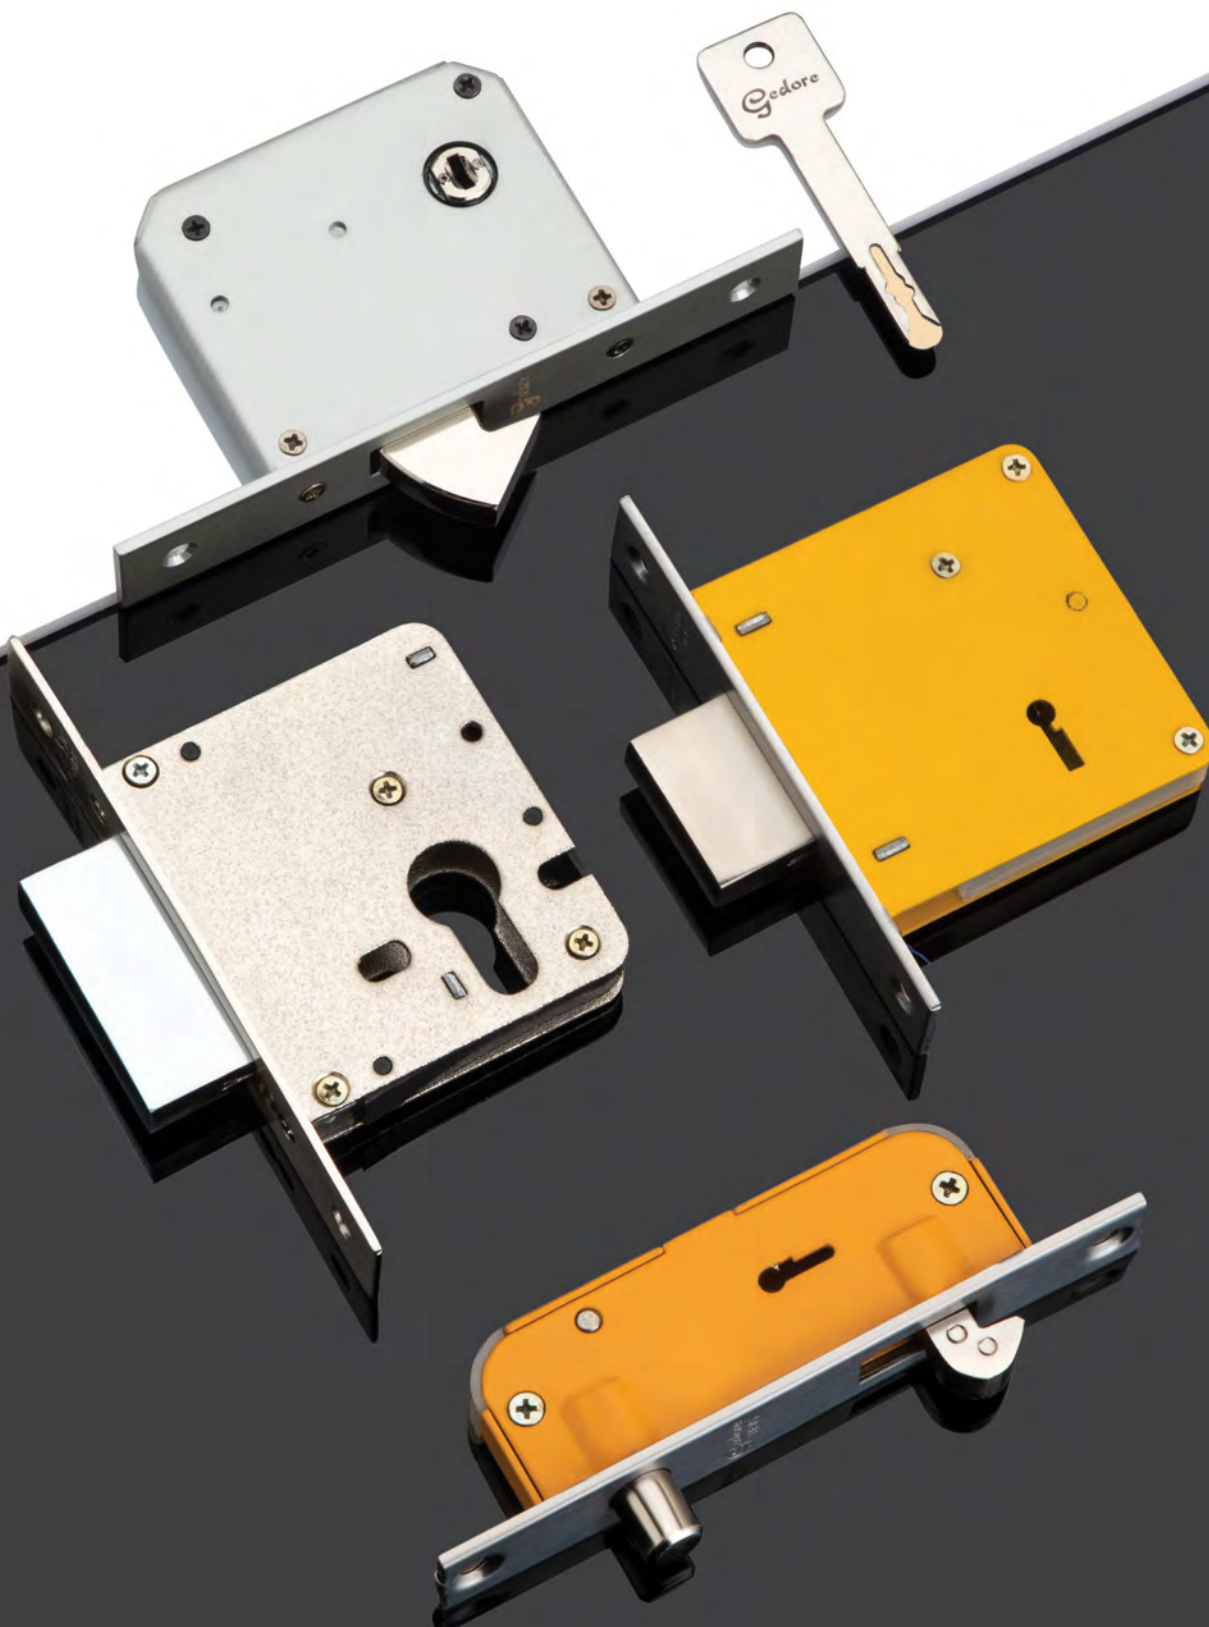

- Keys: 4 Keys
- Finish: Brass
- Packing:
6 Pcs./1 Box, 24 Box/1 Carton

BOSS SHUTTER LOCK

- Material: Steel
- Size: 80 & 90mm
- Lever: 8 & 9 Lvr.
- Shackle: Normal

- Keys: 3 Keys
- Finish: CP
- Packing:
80mm 5 Pcs./1 Box, 24 Box/1 Carton
90mm 5 Pcs./1 Box, 24 Box/1 Carton

DISK LOCK

- Material: Stainless Steel 304G
- Size: 70, 90 & 100 mm
- Mechanism: Pin Cylindrical
- Shackle: Hardened

- Keys: 3 Brass Ultra Keys
- Finish: SS
- Packing:
70mm 8 Pcs./1 Box, 24 Box/1 Carton
90mm 6 Pcs./1 Box, 24 Box/1 Carton
100mm 5 Pcs./1 Box, 24 Box/1 Carton