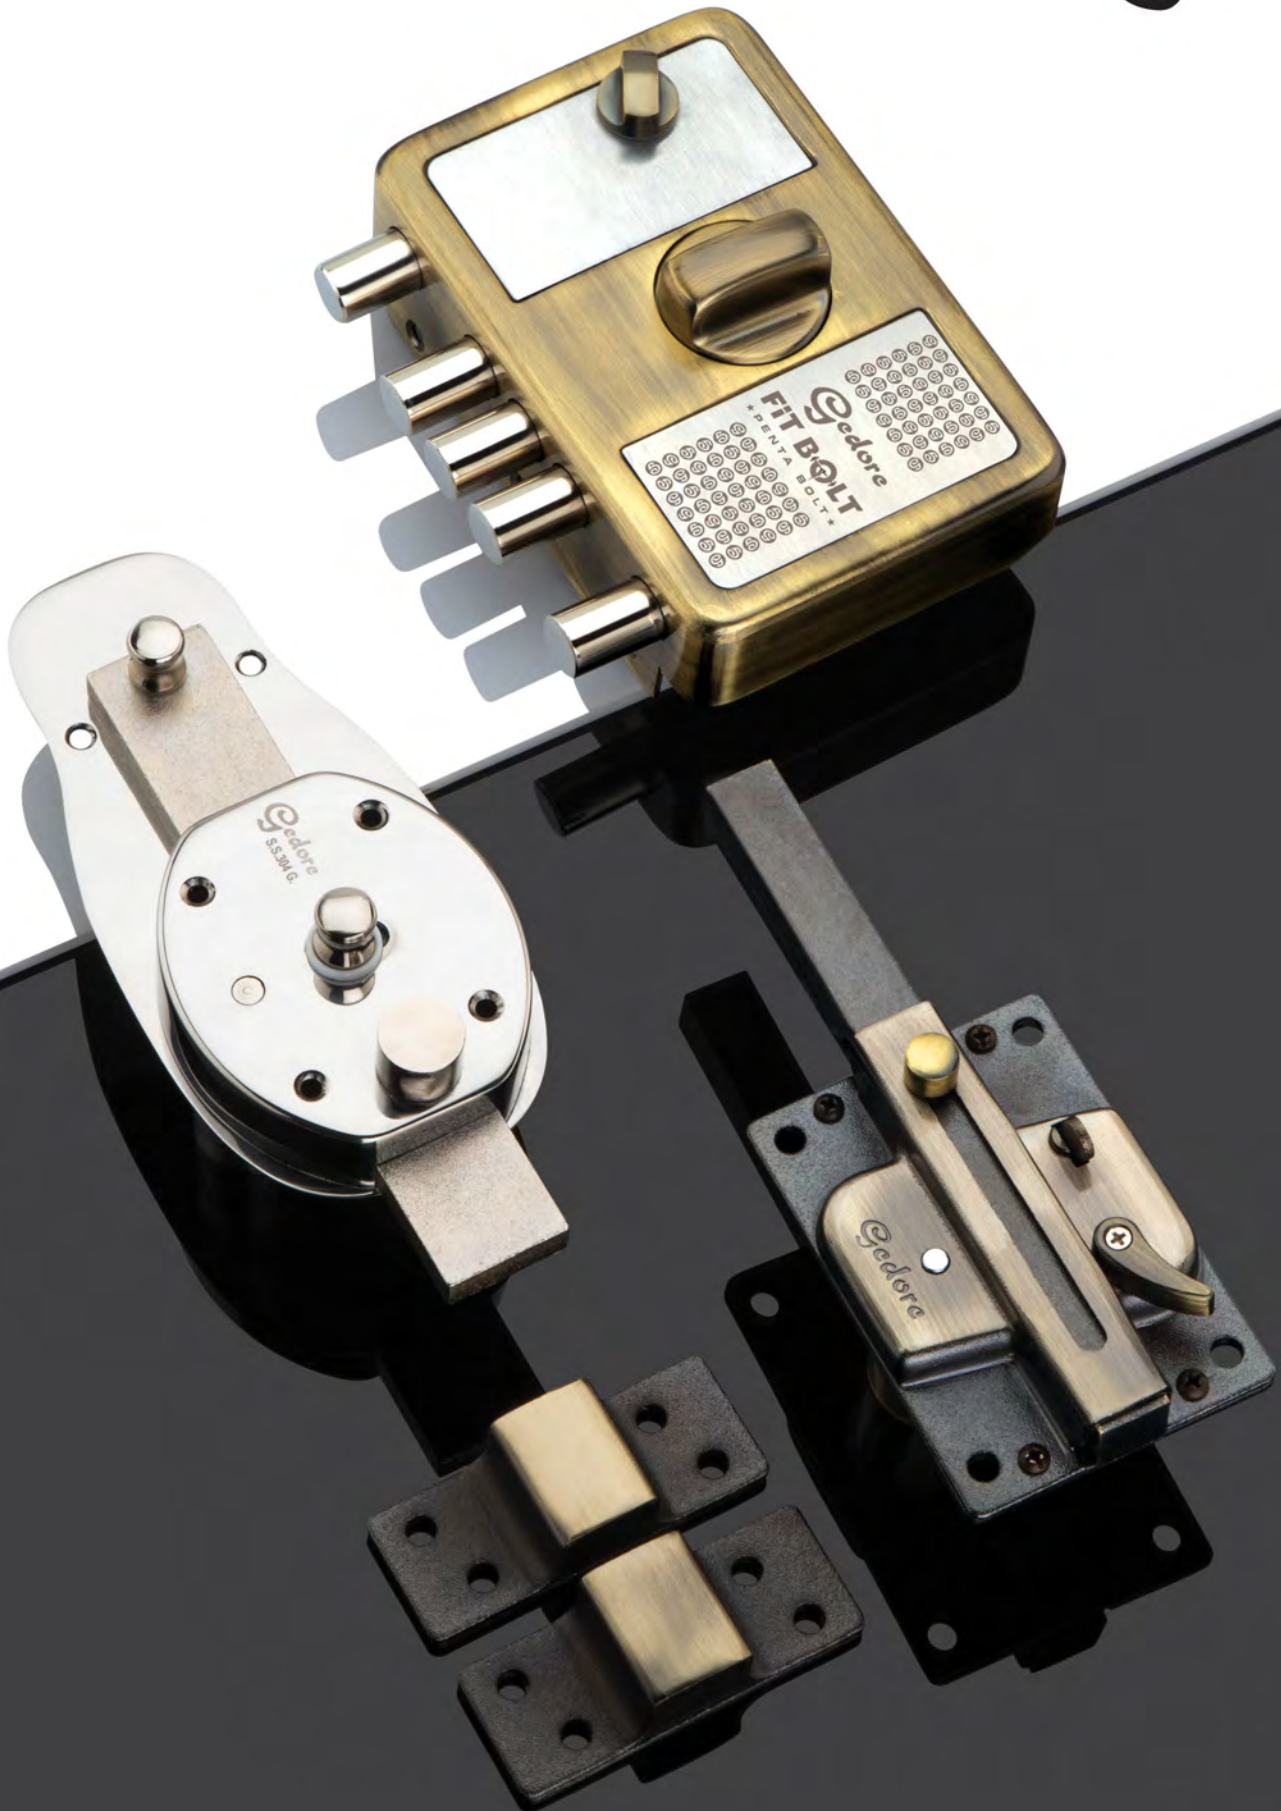

24-28

GLASS
LOCKS

29

PAD
LOCKS

30-32

DEAD &
SLIDING LOCKS

33-41

MAIN DOOR LOCKS

MAIN DOOR LOCKS

TWINBOLT (1CK)

-  Material: Steel
-  Mechanism: Brass Pin Cylindrical
-  Action: Double Action
-  Keys: 5 Brass Ultra Keys
-  Finish: SS & Antique
-  Packing: 21 Pcs./1 Carton

Solid Brass Cylinder

Solid Brass Cylinder

*Suitable For :- Double Door
Single Door
Sliding Door

MAIN DOOR LOCKS

FIT-BOLT PENTABOLT (1CK)

- Material: Steel
- Mechanism: Pin Cylindrical
- Action: Double Action
- Keys: 5 Brass Ultra Keys
- Finish: SS & Antique
- Packing: 22 Pcs./1 Carton

MAIN DOOR LOCKS

Solid Brass Cylinder

MIRAZ VERTIBOLT (1CK)

-  Material: Zinc Alloy
-  Mechanism: Brass Pin Cylindrical
-  Action: Single Action
-  Keys: 5 Brass Ultra Keys
-  Finish: SS & Antique
-  Packing: 44 Pcs./1 Carton