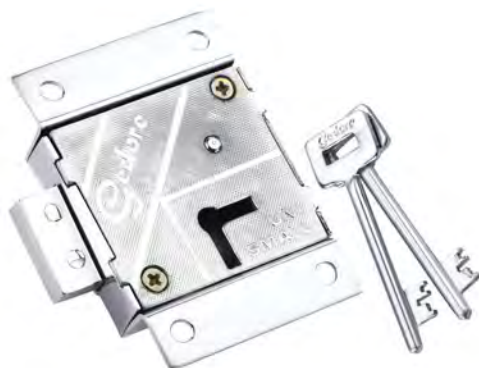

CB-05

- Material: Steel
- Size: 65 mm
- Lever: 6 Lvr.
- Action: Single Action

- Keys: 2 Keys
- Finish: CP
- Packing: 12 Pcs./1 Box, 30 Box/1 Carton