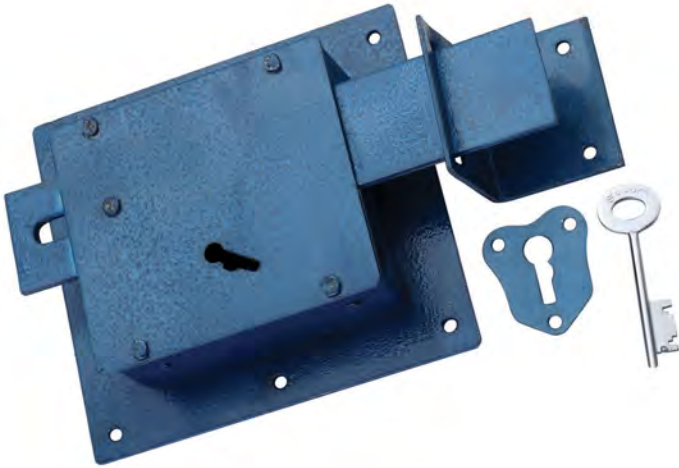

Solid Brass Tumbler

SUMO SIDE SHUTTER LOCK

- Material: Steel
- Mechanism: Pin Cylindrical
- Action: Double Action
- Keys: 3 Brass Key
- Finish: PC
- Packing: 40 Pcs./1 Carton

SS 304G SIDE SHUTTER LOCK

- Material: Stainless Steel 304G
- Lever: 6 Lvr.
- Action: 2 Action
- Keys: 2 S.S Keys
- Finish: SS
- Packing: 40 Pcs./1 Carton

SHUTTER LOCKS

FAULAD CENTER SHUTTER LOCK

- Material: Steel
- Lever: 6 Lvr.
- Action: 2 Action
- Keys: 2 Keys
- Finish: Colour
- Packing: 30 Pcs./1 Carton

BOXER CENTER SHUTTER LOCK

- Material: Steel
- Lever: 6 Lvr.
- Action: Double Action
- Keys: 2 Keys
- Finish: PC
- Packing: 30 Pcs./1 Carton

COMMANDO CENTER SHUTTER LOCK

- Material: Steel
- Lever: 6 Lvr.
- Action: Single Action
- Keys: 2 Keys
- Finish: PC
- Packing: 30 Pcs./1 Carton

NO. 888 GODOWN LOCK

- Material: Steel
- Lever: 5 Lvr.
- Action: Double Action
- Keys: 2 Keys
- Finish: Colour
- Packing: 60 Pcs./1 Carton