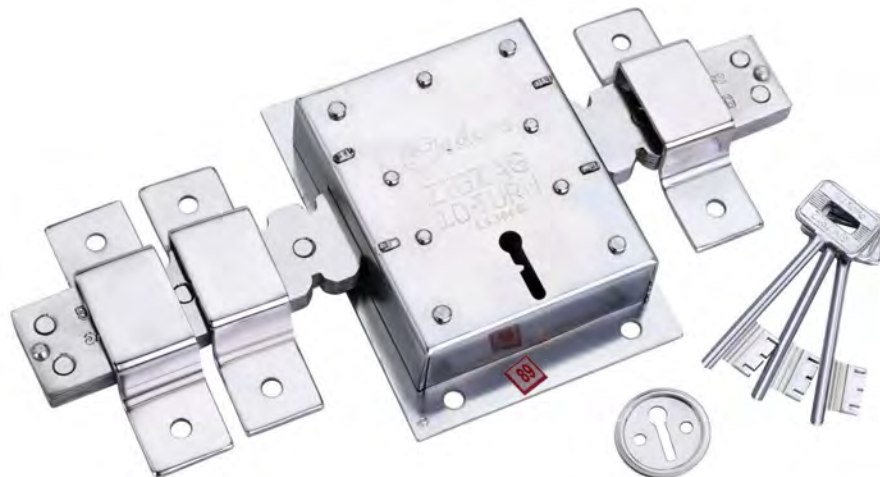

ZIG-ZAG

- Material: Steel
- Lever: 6 Lvr.
- Action: 10 Action
- Keys: 3 Keys
- Finish: CP
- Packing: 30 Pcs./1 Carton