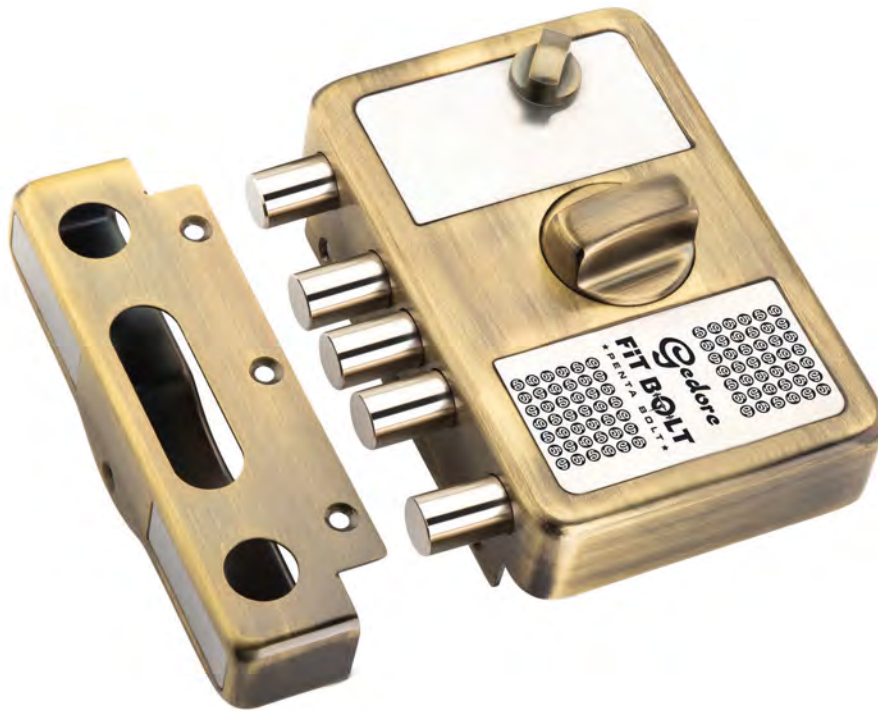

MAIN DOOR LOCKS

TWINBOLT (1CK)

-  Material: Steel
-  Mechanism: Brass Pin Cylindrical
-  Action: Double Action
-  Keys: 5 Brass Ultra Keys
-  Finish: SS & Antique
-  Packing: 21 Pcs./1 Carton

Solid Brass Cylinder

MR. BULL (1CK)

-  Material: Steel
-  Mechanism: Brass Pin Cylindrical
-  Action: 6 Turn
-  Keys: 5 Brass Ultra Keys
-  Finish: SS & Antique
-  Packing: 42 Pcs./1 Carton

Solid Brass Tumbler

KAWACH (1CK)

-  Material: Steel
-  Mechanism: Pin Cyl./Vertically Operated
-  Action: Single Action
-  Keys: 5 Brass Ultra Keys
-  Finish: SS & Antique
-  Packing: 22 Pcs./1 Carton

Solid Brass Cylinder

*Suitable For :- Double Door
Single Door
Sliding Door

MAIN DOOR LOCKS

FIT-BOLT PENTABOLT (1CK)

- Material: Steel
- Mechanism: Pin Cylindrical
- Action: Double Action
- Keys: 5 Brass Ultra Keys
- Finish: SS & Antique
- Packing: 22 Pcs./1 Carton

Solid Brass Cylinder

HEPTABOLT (1CK)

- Material: Steel
- Mechanism: Pin Cylindrical
- Action: Double Action
- Keys: 5 Brass Ultra Keys
- Finish: SS & Antique
- Packing: 22 Pcs./1 Carton

Solid Brass Cylinder