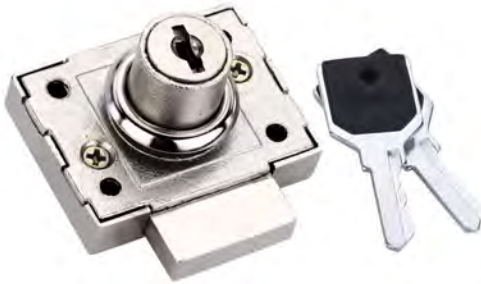

MULTI PURPOSE & FURNITURE LOCKS

MP 12 BLASTO

- Material: Zinc
- Lever: 6 Lvr.
- Action: Single Action
- Keys: 2 Moulded Kyes
- Finish: Blasted
- Packing: 10 Pcs./1 Box, 60 Box/1 Carton