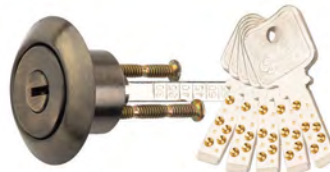

Solid Brass Cylinder

*Suitable For :- Double Door
Single Door
Sliding Door

MAIN DOOR LOCKS

FIT-BOLT PENTABOLT (1CK)

- Material: Steel
- Mechanism: Pin Cylindrical
- Action: Double Action
- Keys: 5 Brass Ultra Keys
- Finish: SS & Antique
- Packing: 22 Pcs./1 Carton

Solid Brass Cylinder

HEPTABOLT (1CK)

- Material: Steel
- Mechanism: Pin Cylindrical
- Action: Double Action
- Keys: 5 Brass Ultra Keys
- Finish: SS & Antique
- Packing: 22 Pcs./1 Carton

Solid Brass Cylinder

MAIN DOOR LOCKS

Solid Brass Cylinder

MIRAZ VERTIBOLT (1CK)

-  Material: Zinc Alloy
-  Mechanism: Brass Pin Cylindrical
-  Action: Single Action
-  Keys: 5 Brass Ultra Keys
-  Finish: SS & Antique
-  Packing: 44 Pcs./1 Carton